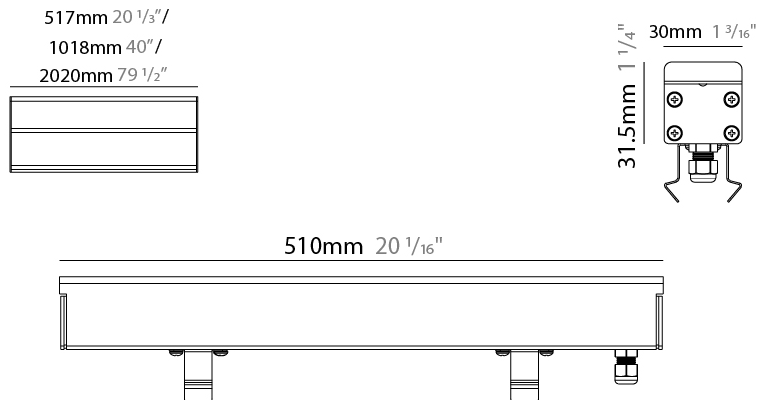

PROJECT	
TYPE	
SPECIFIER	
QUANTITY	
DATE	

RANGER 30 RECESSED

E12I0015-

base number Color
Temperature

1. To build a product code in our configurator select the specify button on the base model # product page
2. To build a manual product code on this datasheet choose from the options listed below in blue font and add the suffix to the base model #

GENERAL

Series: Ranger 30
Brand: Unonovesette
Division: Exterior
Mounting Type: Recessed
Mounting Location: In-Ground
Subcategory: Drive Over

PHYSICAL

Shape: Rectangle
Length (mm): 510
Length (in): 20
Width (mm): 30
Width (in): 1 1/4
Height (mm): 31.5
Height (in): 1 1/4
Light Distribution: Direct
Weight (kg): 0.56
Weight (lbs): 1.2
Load Resistance (kg): 5000
Load Resistance (lbs): 11023
Fixture Finish: OPW
Fixture Material: Extruded PMMA with Opal
Cable Details: IP67 300mm Cable

ELECTRICAL

Lamp Type: LED
Input Wattage (W): 8.1
Total Output Wattage (W): 6.1
Dimming: Non-Dimming / Phase Dimming (120Vac only) / 0-10V Dimming
Driver Included: No
Driver Location: Remote
Driver Type: Constant Voltage - Universal
Driver Class: Class 2
Input Voltage (V): 120 - 277
Output Voltage (V): 24

LED

Color Temperature (°K): 2200 / 2700 / 3000 / 4000
Max. Delivered Lumen (lm): 400
CRI: >90 CRI
Lamp Life (hrs): 100000

OPTICAL

Optic°: 150
Beam Angle: Diffused
Adjustability: Fixed

RATINGS AND CERTIFICATIONS

Certified By: Certified for North American Standards
IP rating: IP67
IK Rating: IK10